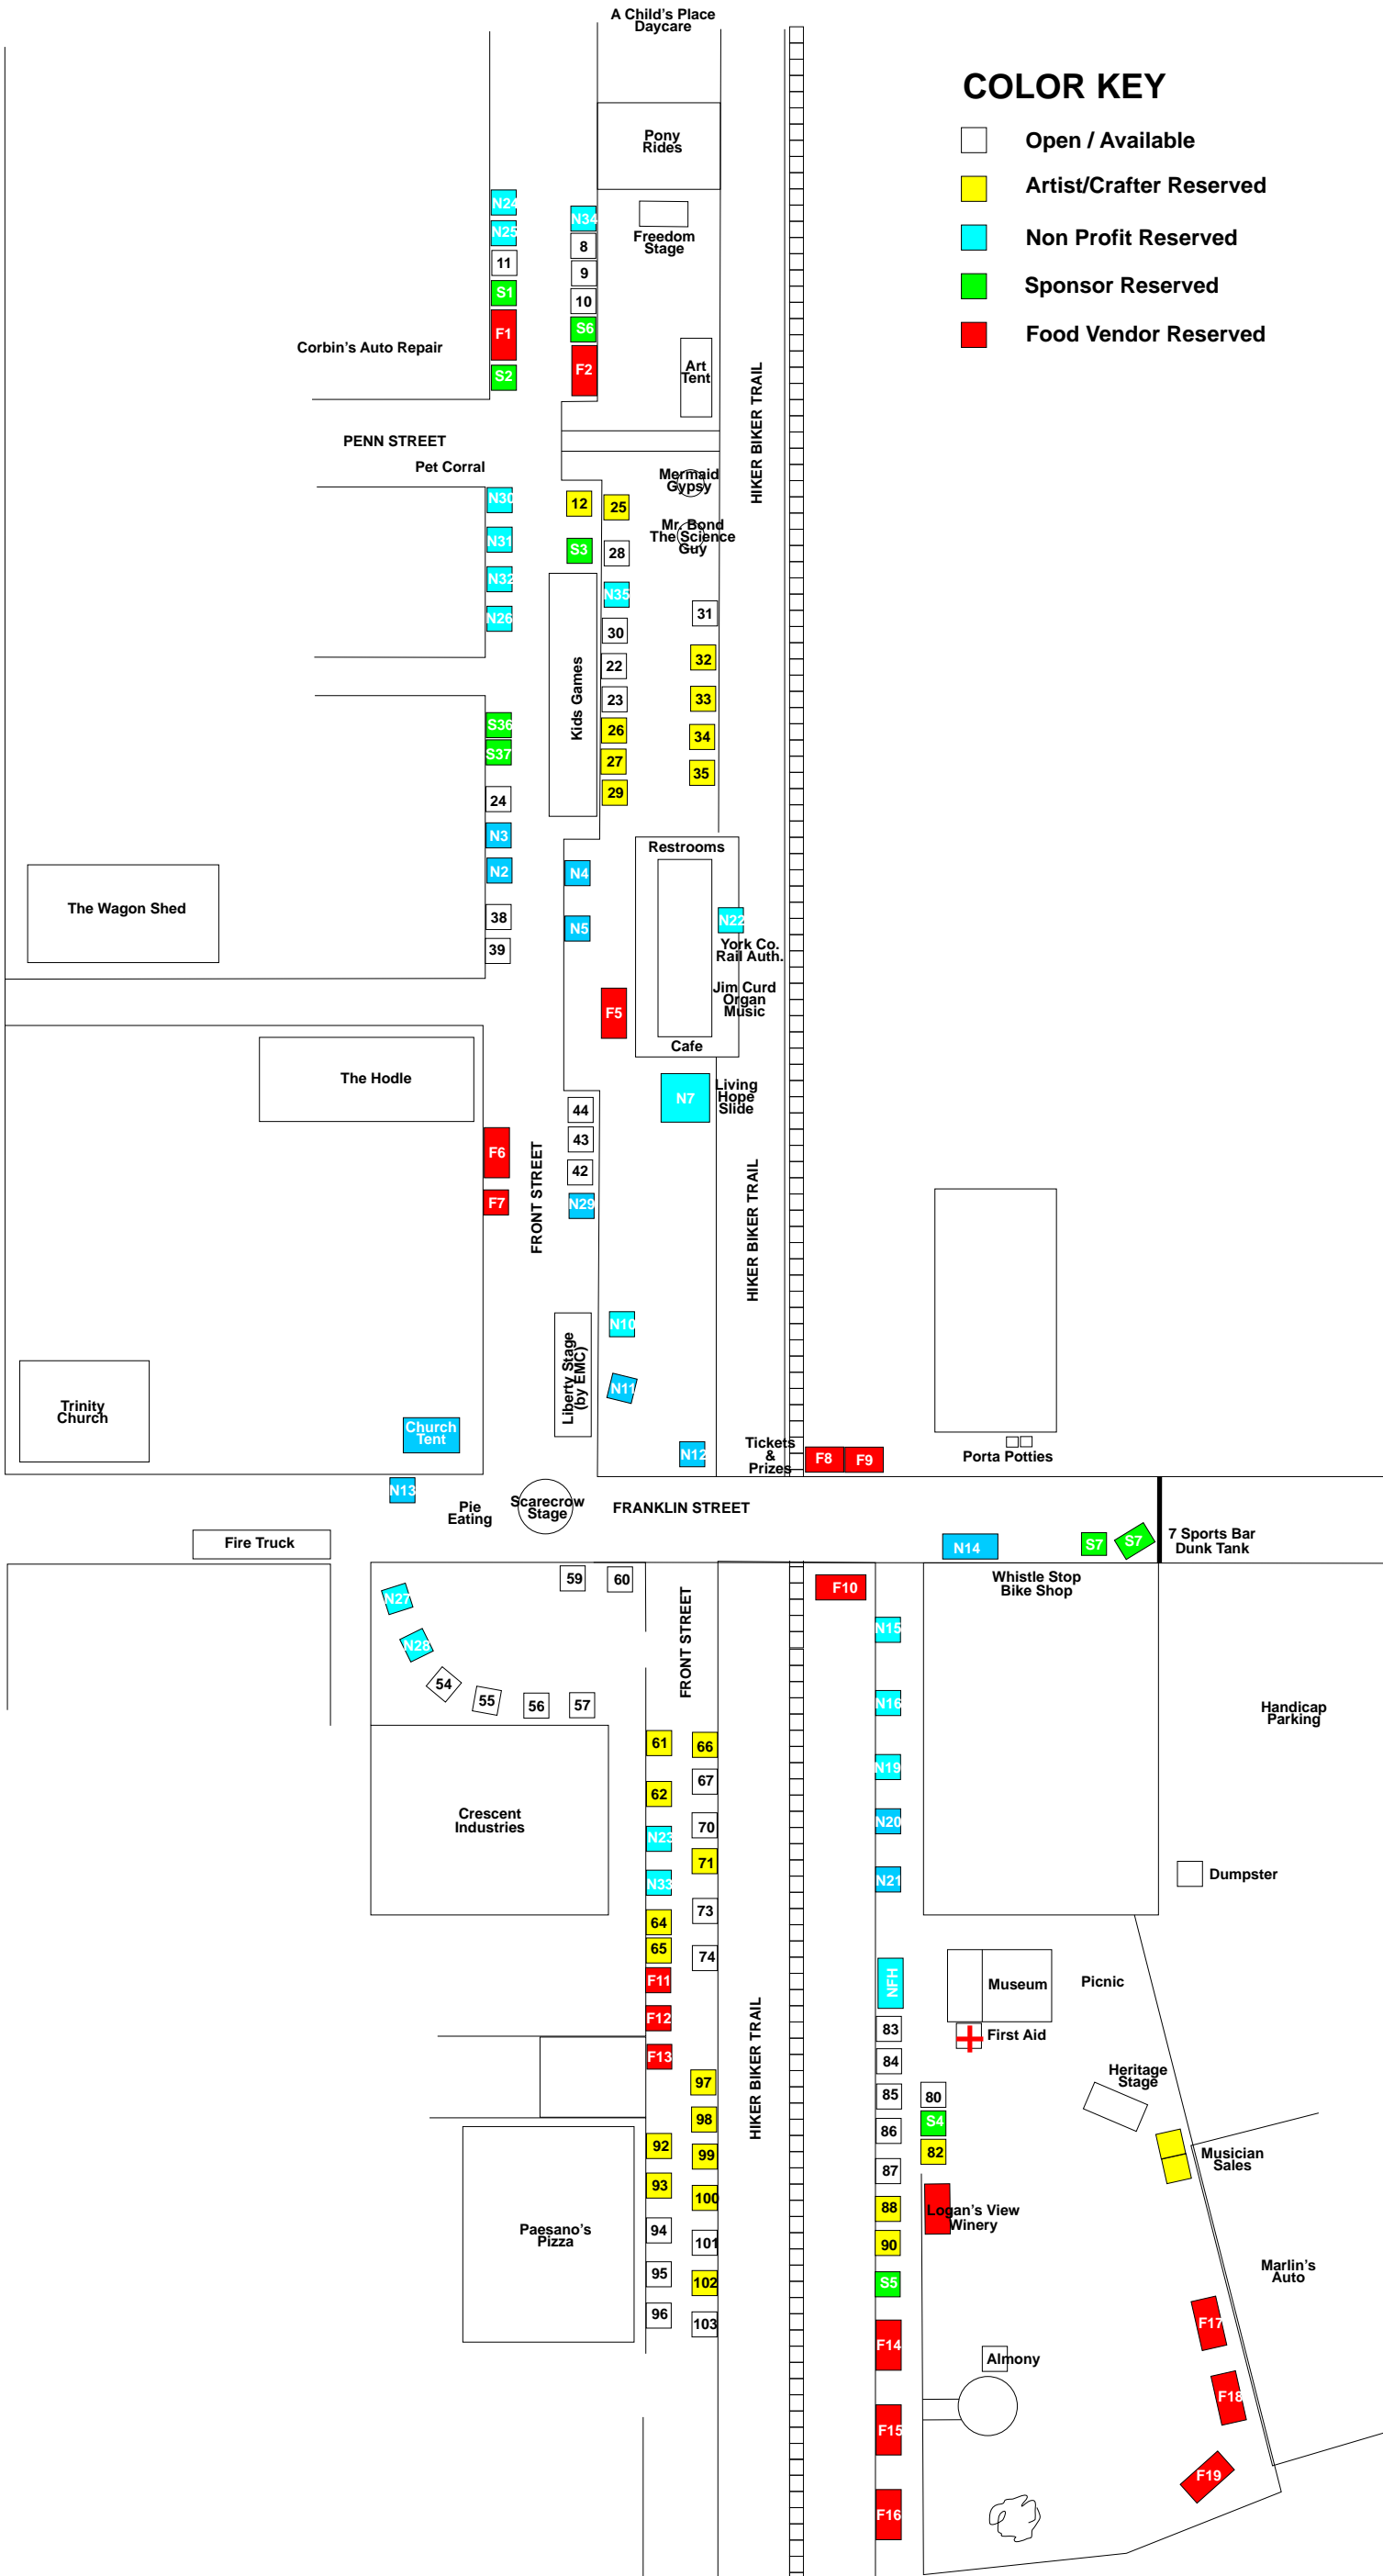

COLOR KEY

- Open / Available
- Artist/Crafter Reserved
- Non Profit Reserved
- Sponsor Reserved
- Food Vendor Reserved

PUBLIC PARKING AT CARNIVAL GROUNDS