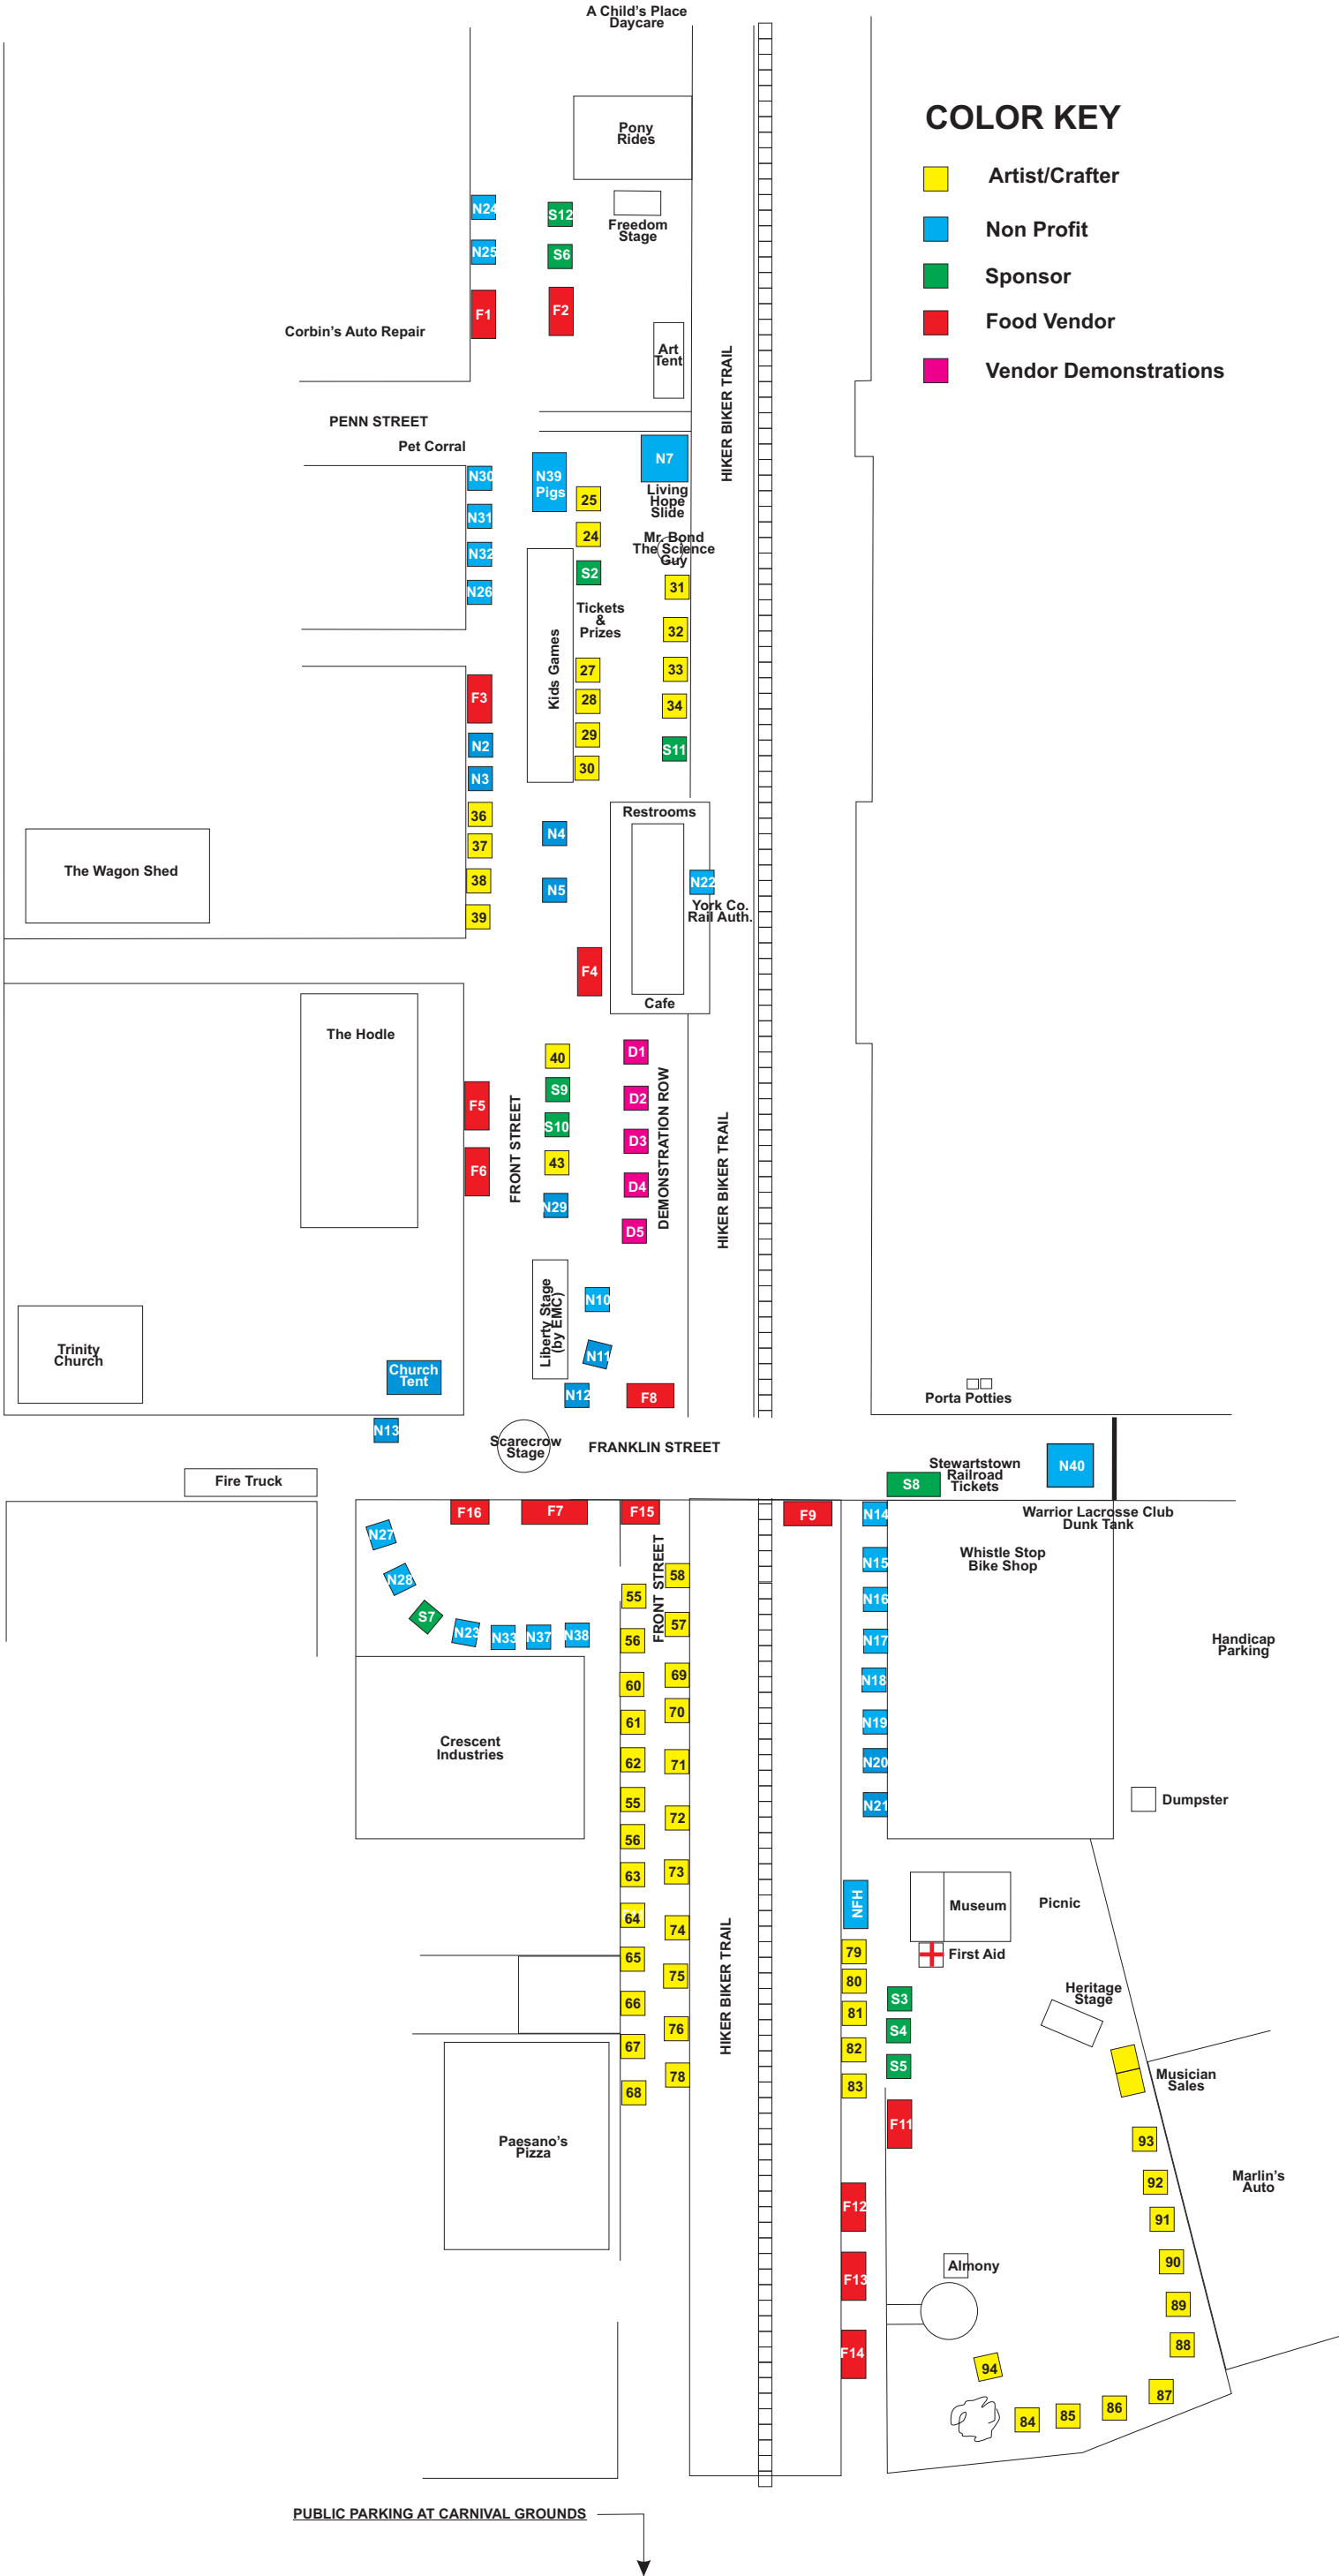

COLOR KEY

- Artist/Crafter
- Non Profit
- Sponsor
- Food Vendor
- Vendor Demonstrations

PUBLIC PARKING AT CARNIVAL GROUNDS