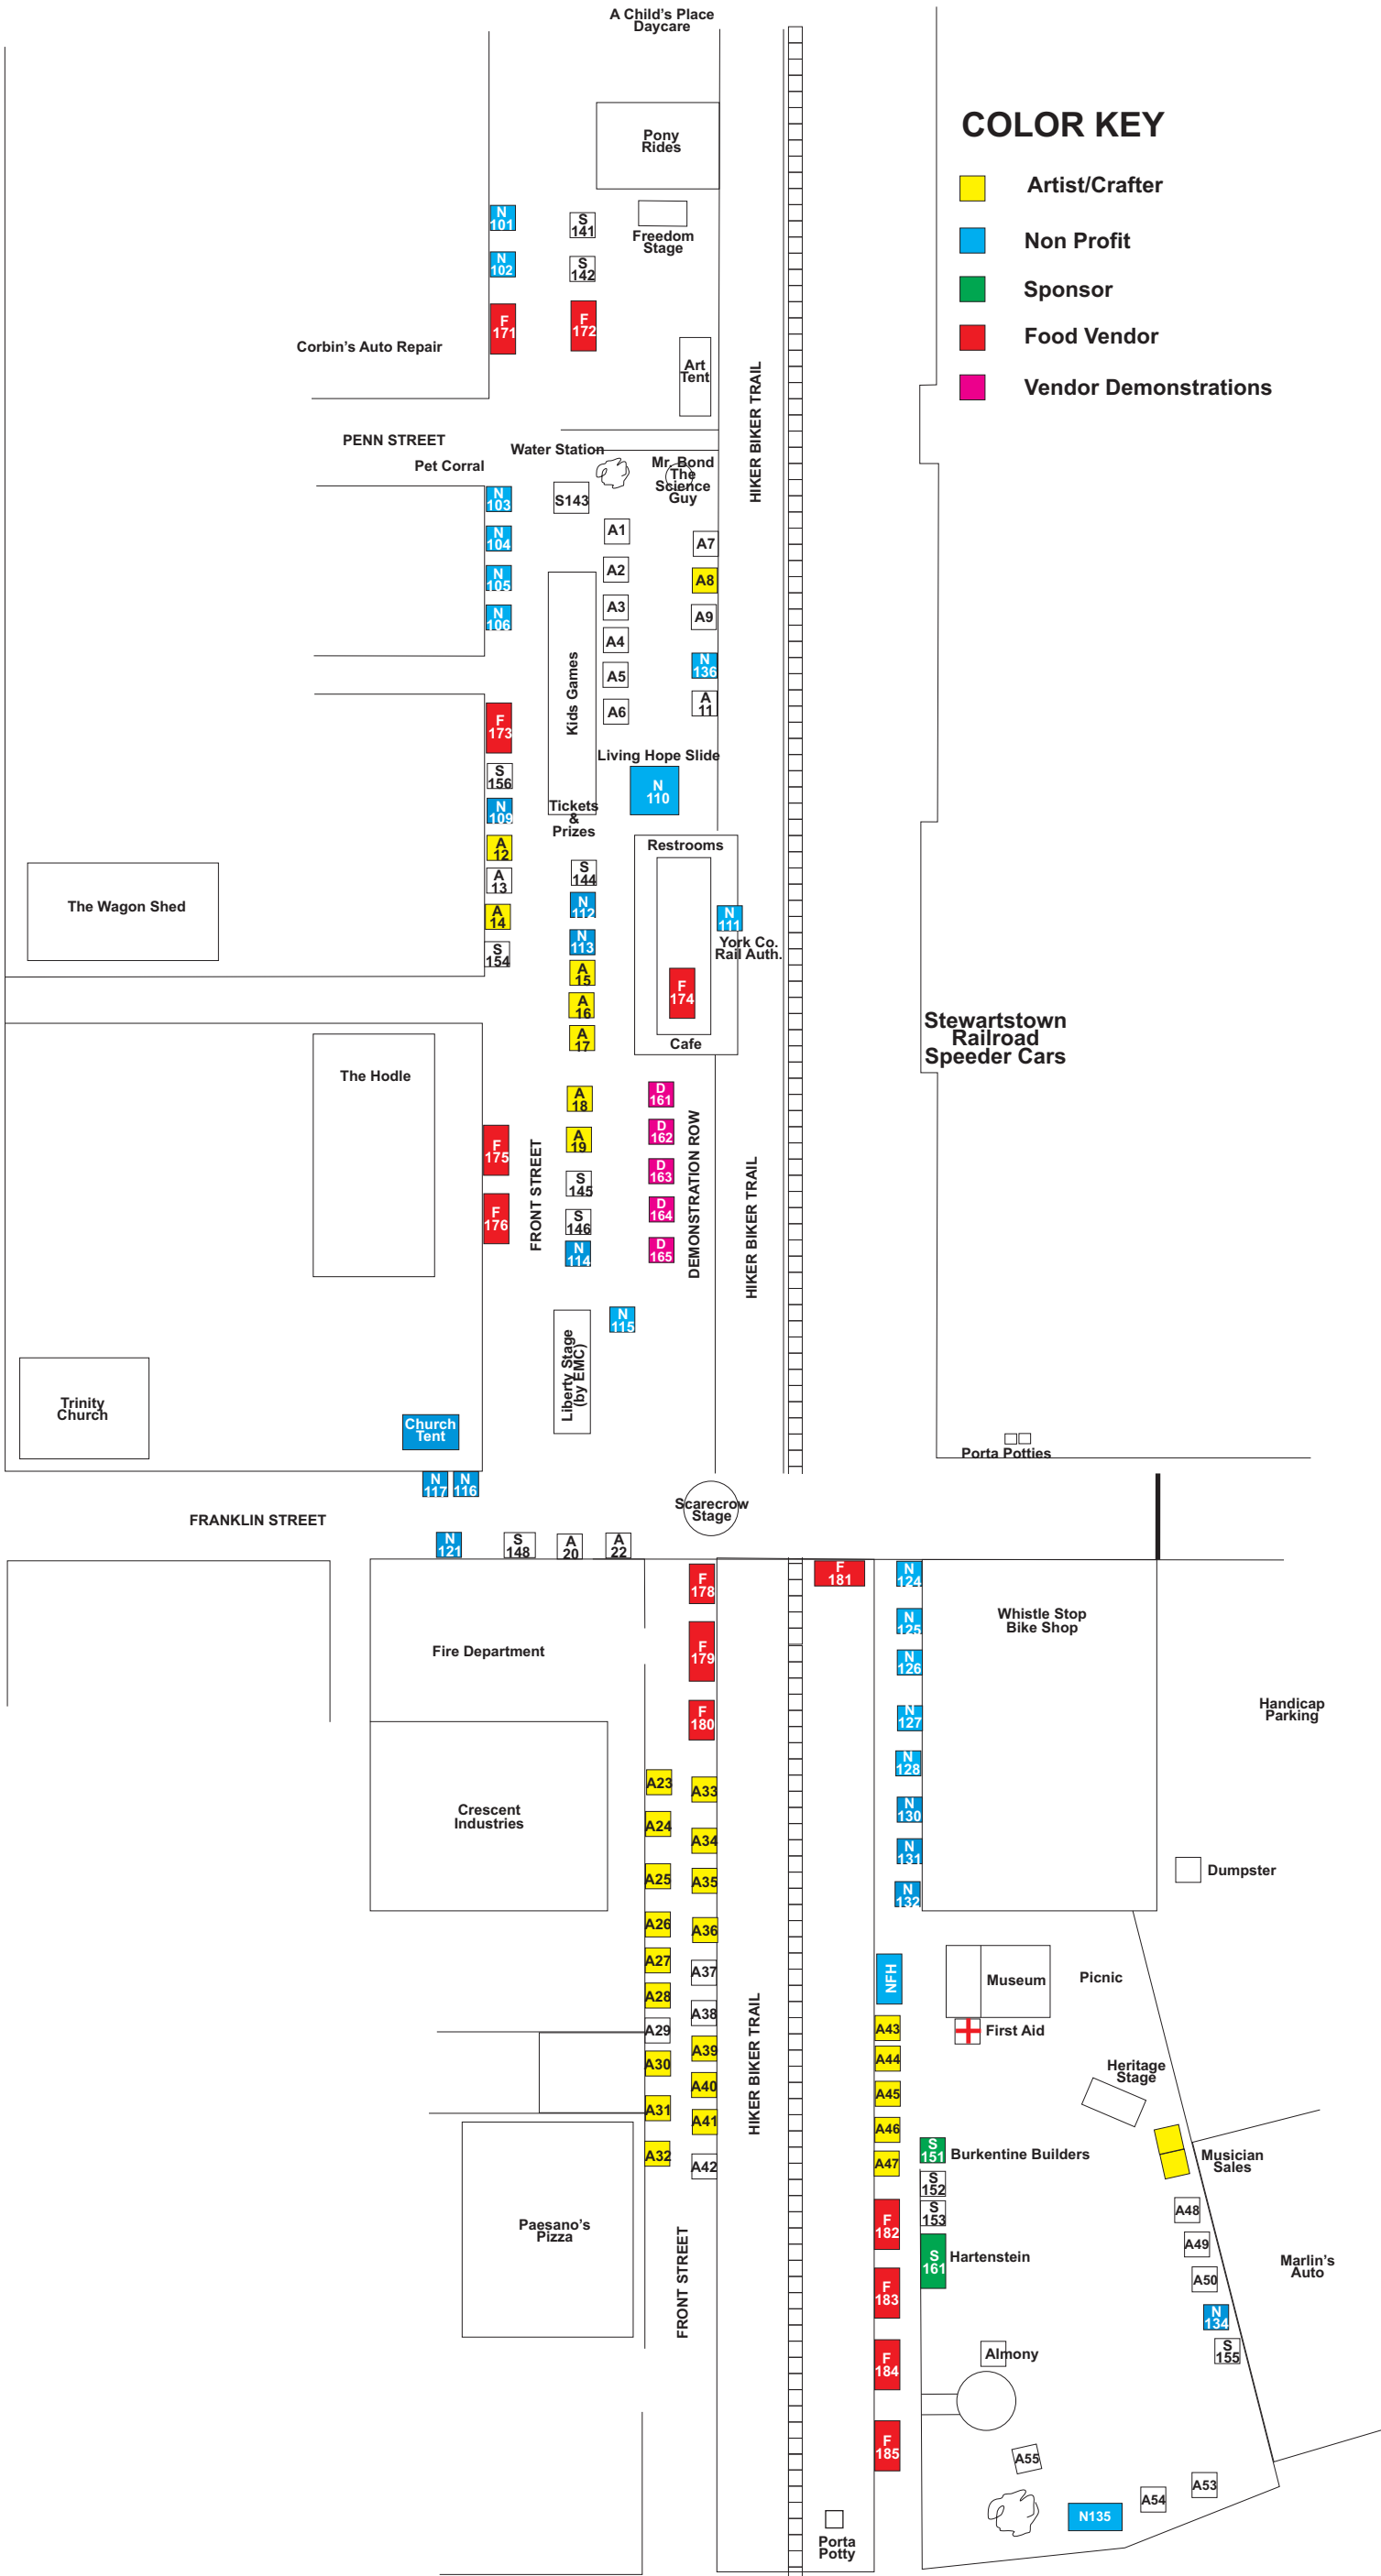

# COLOR KEY

- Artist/Crafter
- Non Profit
- Sponsor
- Food Vendor
- Vendor Demonstrations

A Child's Place Daycare

Pony Rides

Freedom Stage

Corbin's Auto Repair

Art Tent

PENN STREET

Pet Corral

Water Station

Mr. Bond The Science Guy

HIKER BIKER TRAIL

N 101

S 141

N 102

S 142